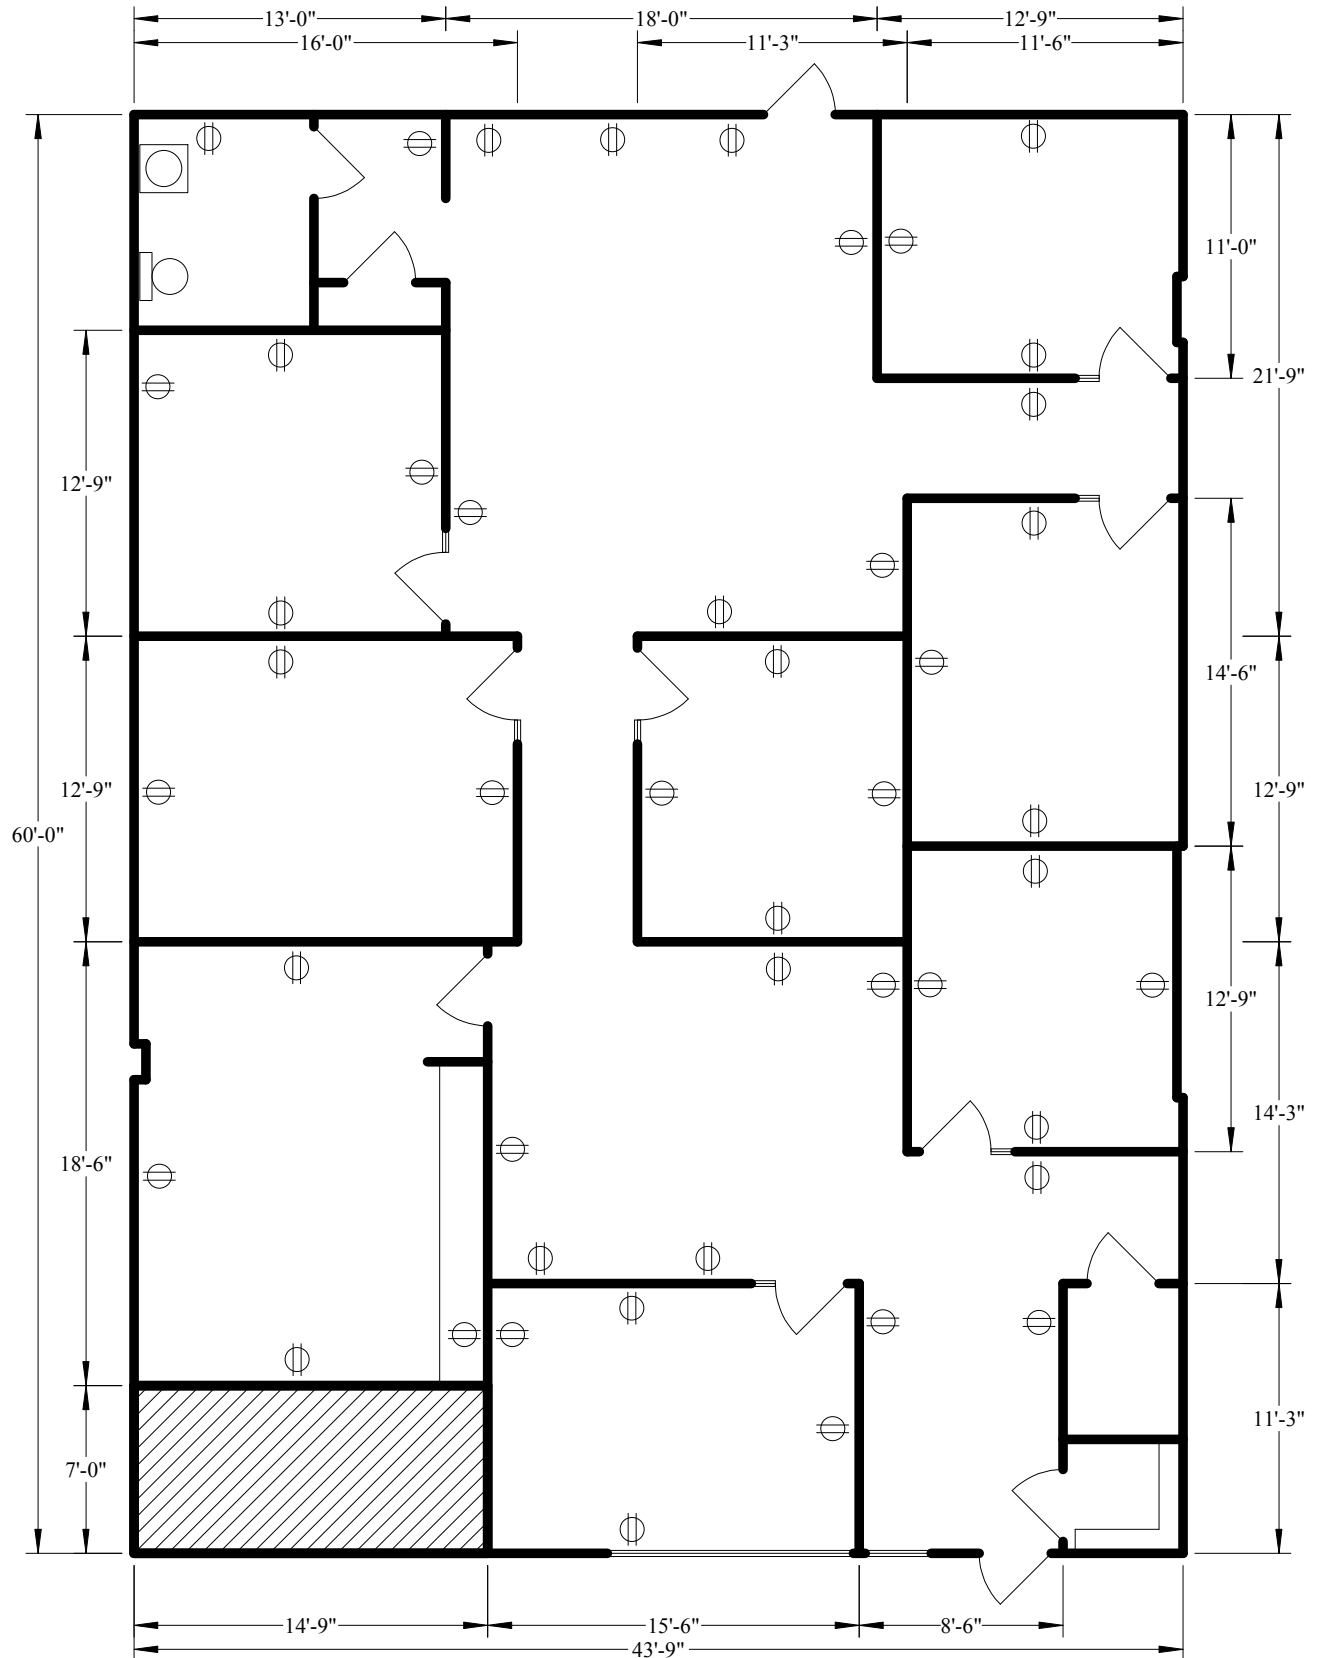

# 9148 Bonita Beach Road, Suite 100

Scale: 1" = 8'

Total Area: 2,625 sq ft