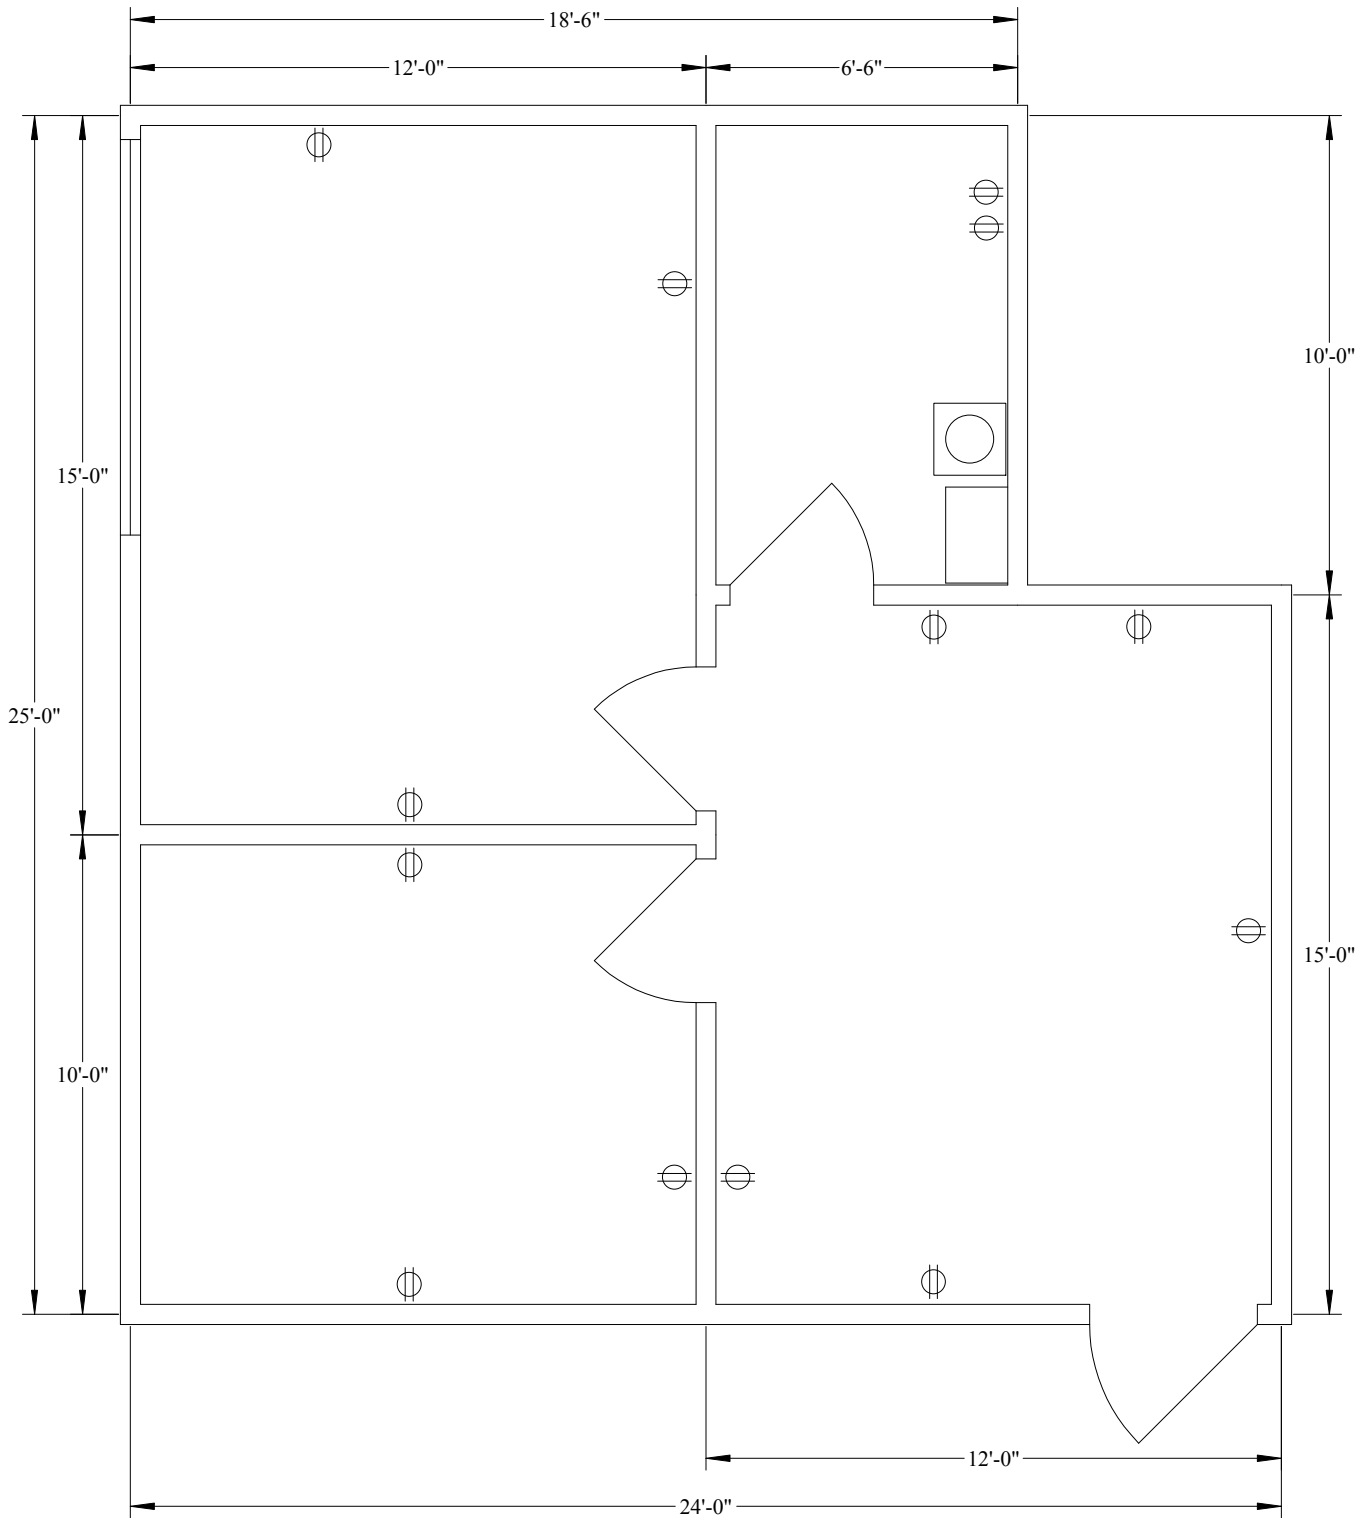

9240 Bonita Beach Road, Suite 2217

Scale: 1" = 8'

Total Area: 545 sq ft