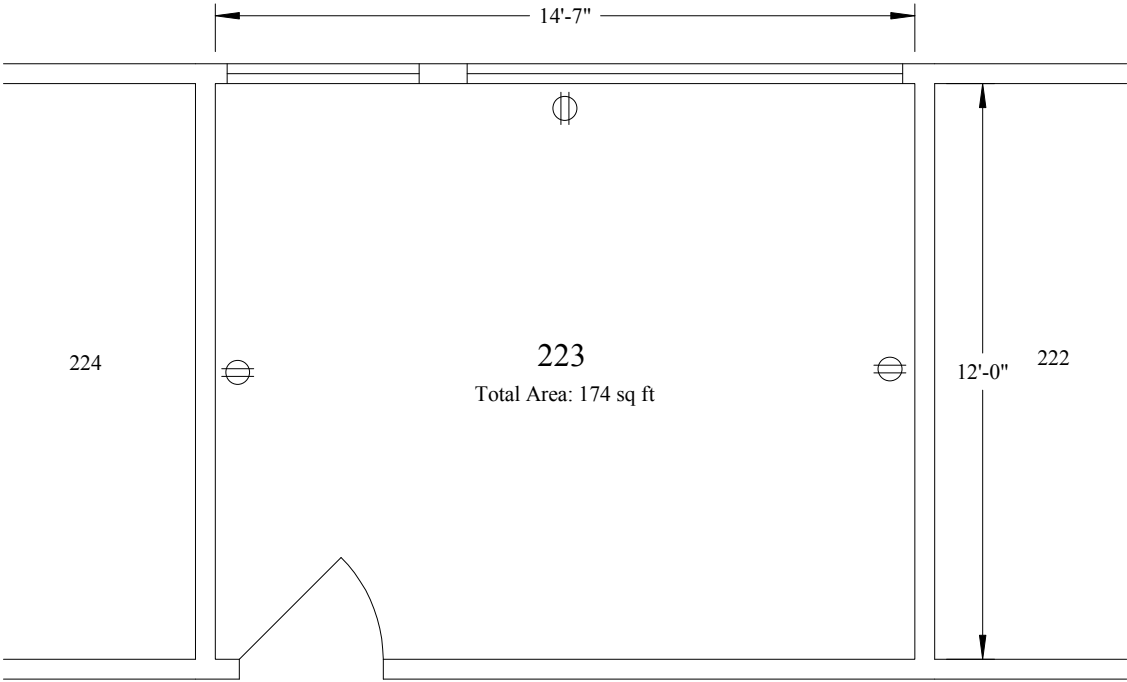

9220 Bonita Beach Road, Suite 223

Scale: 1" = 4'

Hallway