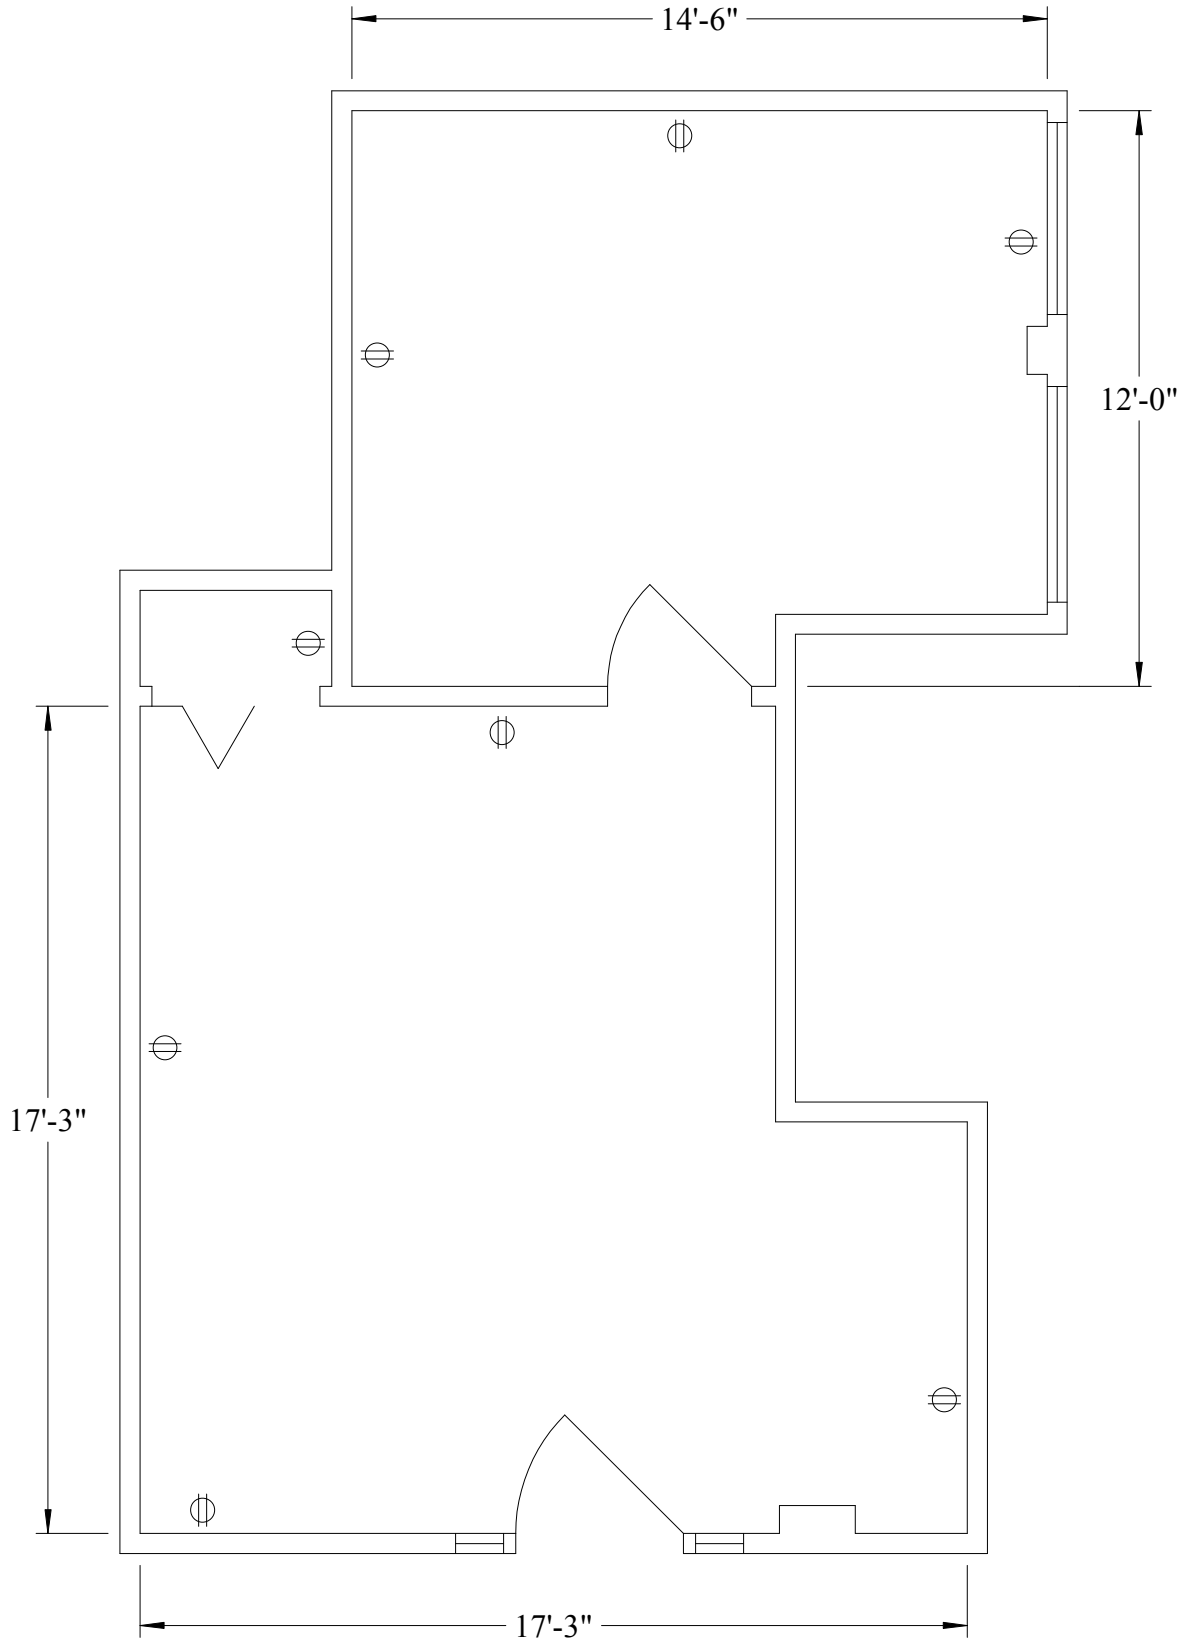

9220 Bonita Beach Road, Suite 120

Scale: 1" = 4'

Total Area: 474 sq ft