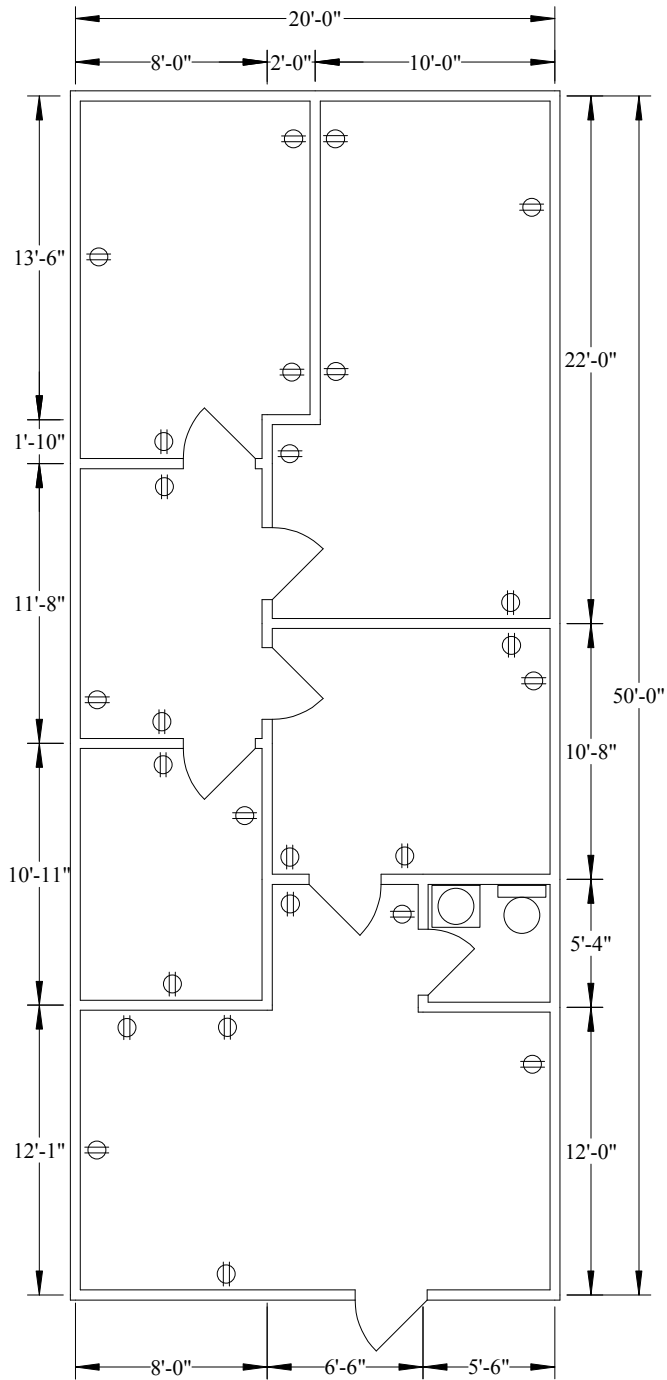

9200 Bonita Beach Road, Suite 206

Scale: 1" = 8'

Total Area: 1000 sq ft